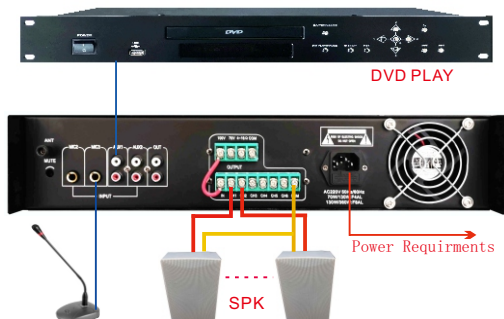

6 zone 130W/260W/360W Mixer Power Amplifier with USB/Bluetooth/Tuner/TF Card

DK-FW2130/DK-FW2260/DK-FW2360

Features:

- ◆ 6 zones with independent volume controller to each zone
- ◆ 3 microphone and 2 auxiliary inputs
- ◆ 100V, 70V and 4-16 Ohms transformer-isolated speaker outputs
- ◆ Automatic mute function for paging and announcements
- ◆ With built-in audio source inputs like USB / Bluetooth / Tuner / TF Card

Connection Schematic

FM radio, BlueTooth, USB & TF card memory interface, AUX inut, IR Remote control

Technical Specification

Model	DK-FW2130	DK-FW2260	DK-FW2360
Rated Power Output	130W	260W	360W
Amplification	Analog 70V Transformer Type		
Output	100V, 70V and 4-16 Ohms		
Frequency Response	60 - 15KHz, +/- 3dB		
THD	Less than 0.5% at 1KHz (1/3 Rated Power)		
S/N Ratio	Better than 85dB		
VOL Range	BASS: 100Hz (± 10dB), TREBLE: 12kHz (±10 dB)		
Controls	Volum control and power switch		
Cooling	Internal 12VDC fan		
Indicators	Power and Level Indicators		
Power Consumption	260W	340W	480W
Power Requirments	220V AC, 50/60 Hz		
Dimensions	89(H) x 483(W) x 366(D) mm		
Built-in Dimensions	2 U rack 19 inch		
Carton Dimensions	185(H) x 520(W) x 435(D) mm		
Net Weight	11.00 kg	14.00 kg	17.00 kg
Finish	Panel: aluminium, black Case: steel plate, black		